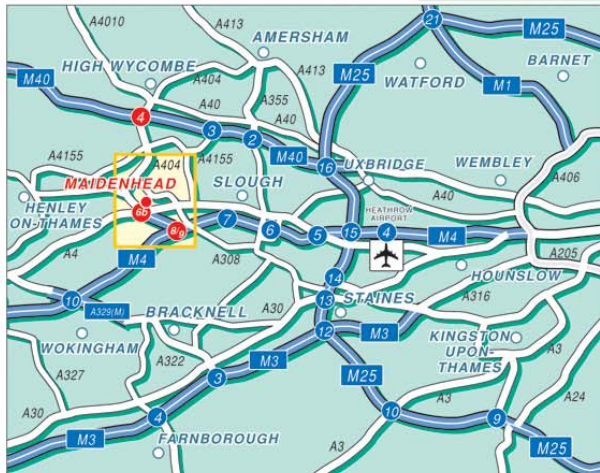

Abbott Laboratories Ltd  
Abbott House  
Vanwall Business Park  
Vanwall Road  
Maidenhead  
Berkshire

*Public Transport*

**Maidenhead Station**  
Approximately 5 minutes by taxi.

**Heathrow Airport**  
Approximately 30 - 45 minutes drive.

© Give Way 2006  
OS data. PU 100040256. Crown © 2003.

Map not to scale