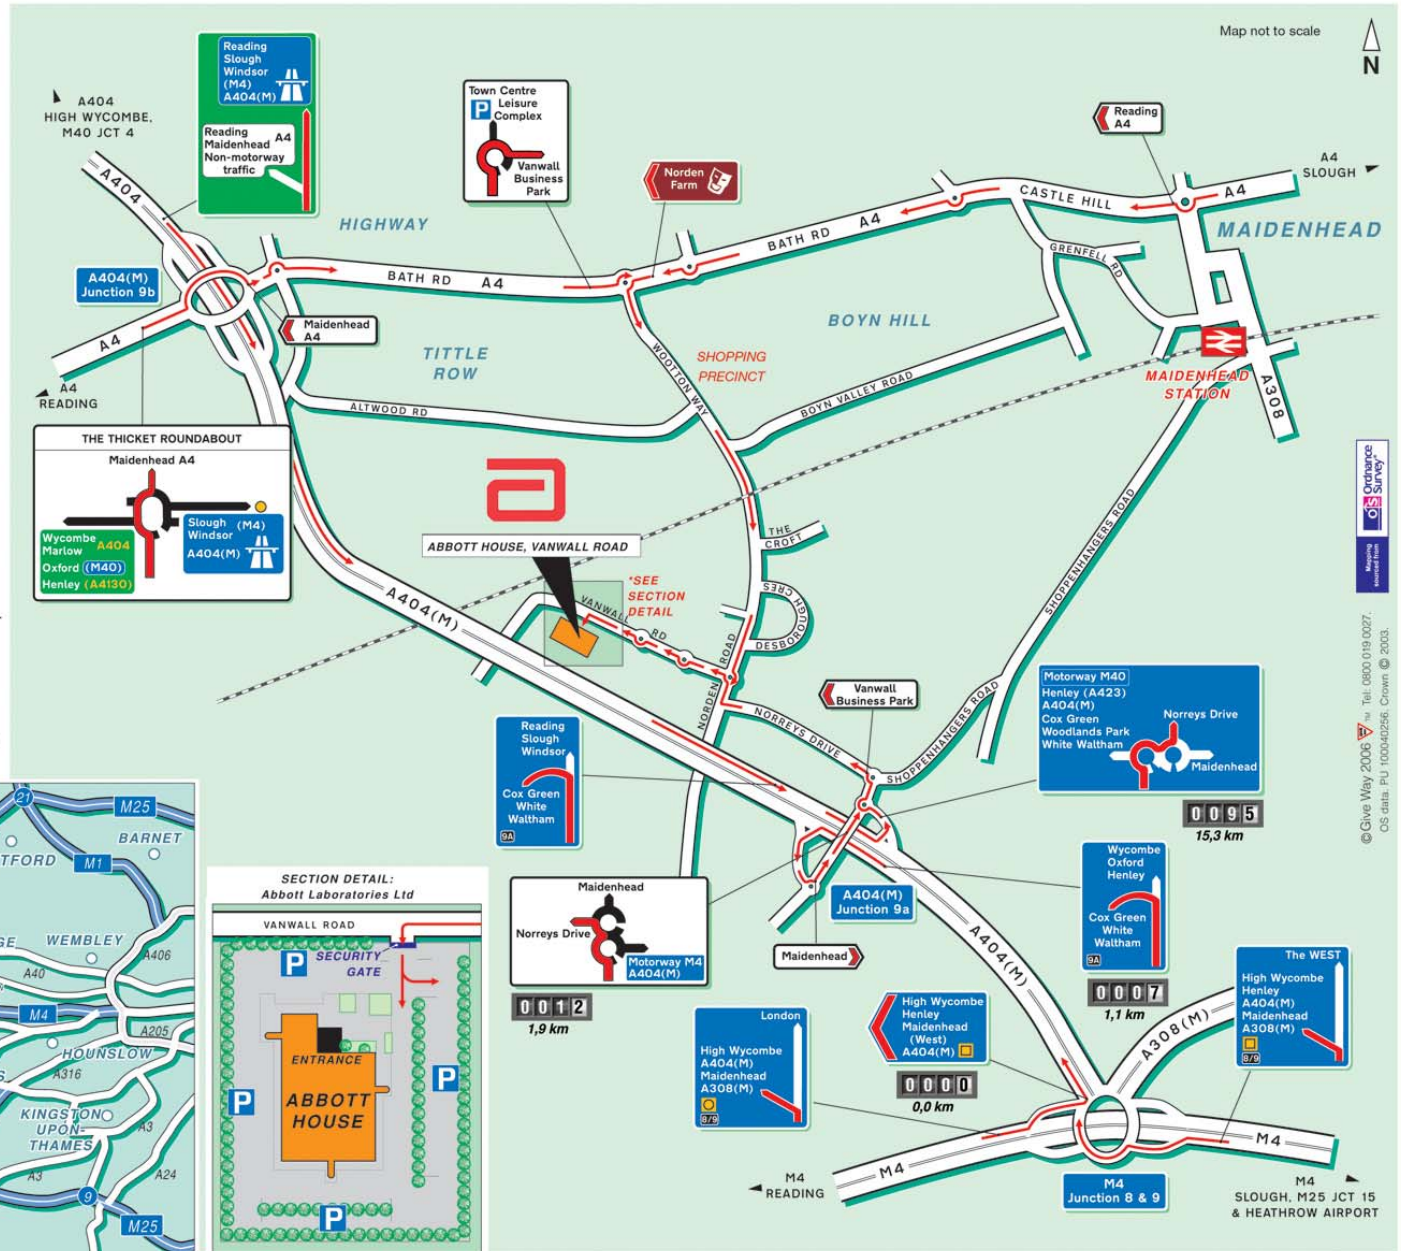

Abbott Laboratories Ltd  
Abbott House  
Vanwall Business Park  
Vanwall Road  
Maidenhead  
Berkshire

*Public Transport*

**Maidenhead Station**  
Approximately 5 minutes by taxi.

**Heathrow Airport**  
Approximately 30 - 45 minutes drive.

© Give Way 2006  
OS data. PU 100040256. Crown © 2003.

Map not to scale